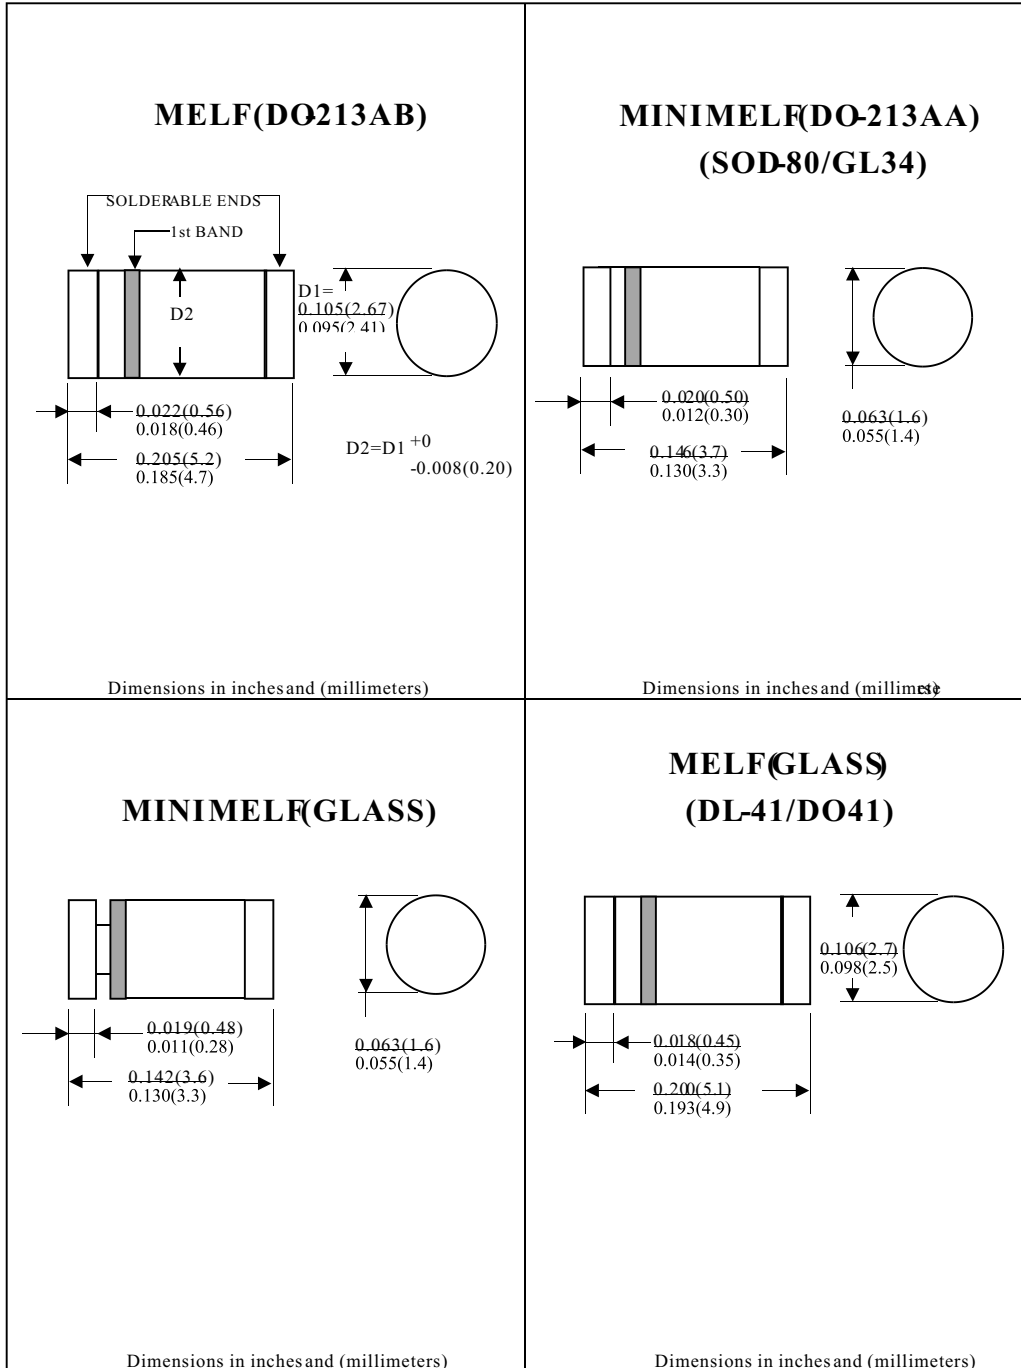

## SURFACE MOUNT

### SMA(DO-214AC)

Dimensions in inches and (millimeters)

### SOT-23

Dimensions in inches and (millimeters)

### SOD-323

Dimensions in inches and (millimeters)