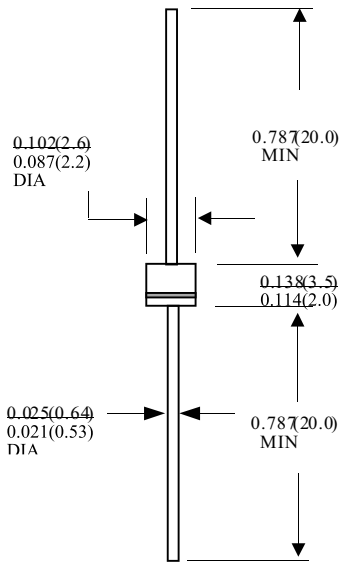

PACKAGE OUTLINE

AXIAL

PACKAGE OUTLINE

AXIAL

DO-35(GLASS)

Dimensions in inches and (millimeters)

DO-34(GLASS)

Dimensions in inches and (millimeters)

R-1

Dimensions in inches and (millimeters)

R-3

Dimensions in inches and (millimeters)

PACKAGE OUTLINE

AXIAL