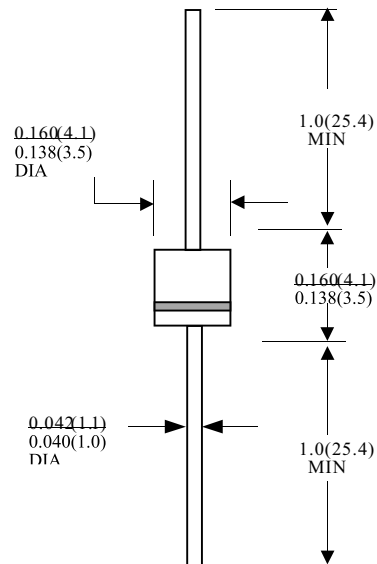

PACKAGE OUTLINE

AXIAL

PACKAGE OUTLINE

AXIAL

DO-35(GLASS)

Dimensions in inches and (millimeters)

DO-34(GLASS)

Dimensions in inches and (millimeters)

R-1

Dimensions in inches and (millimeters)

R-3

Dimensions in inches and (millimeters)

PACKAGE OUTLINE

AXIAL