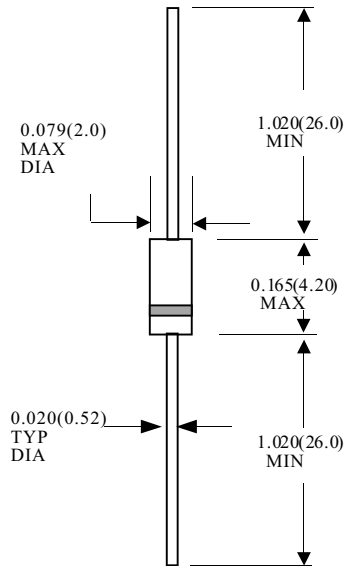

PACKAGE OUTLINE

AXIAL

PACKAGE OUTLINE

AXIAL

DO-35(GLASS)

Dimensions in inches and (millimeters)

DO-34(GLASS)

Dimensions in inches and (millimeters)

R-1

Dimensions in inches and (millimeters)

R-3

Dimensions in inches and (millimeters)

PACKAGE OUTLINE

AXIAL