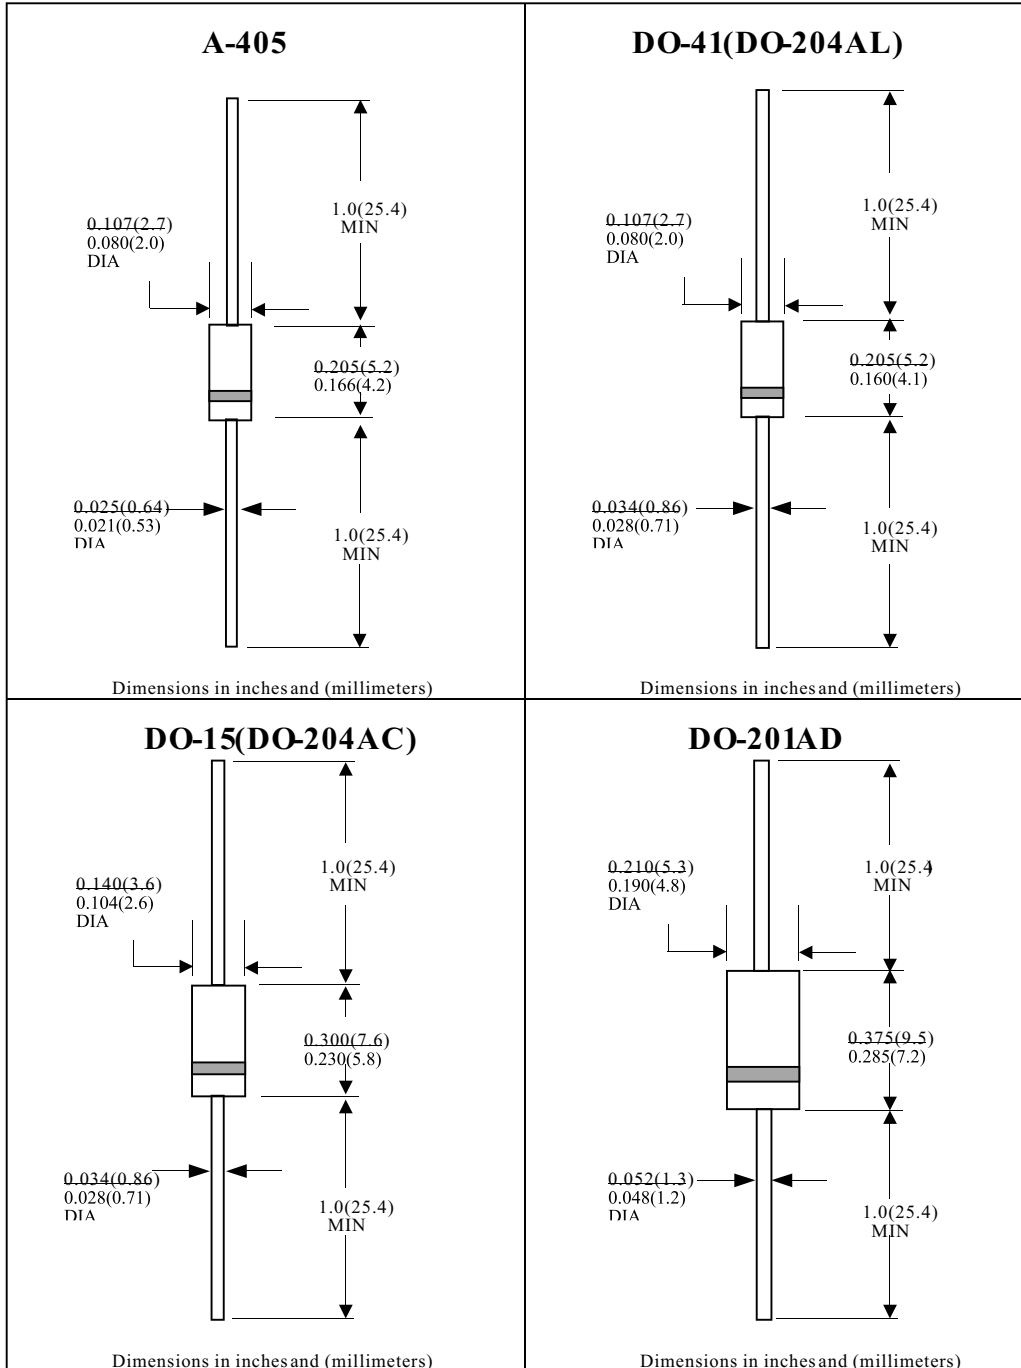

PACKAGE OUTLINE

AXIAL

PACKAGE OUTLINE

AXIAL

DO-35(GLASS)

Dimensions in inches and (millimeters)

DO-34(GLASS)

Dimensions in inches and (millimeters)

R-1

Dimensions in inches and (millimeters)

R-3

Dimensions in inches and (millimeters)

PACKAGE OUTLINE

AXIAL