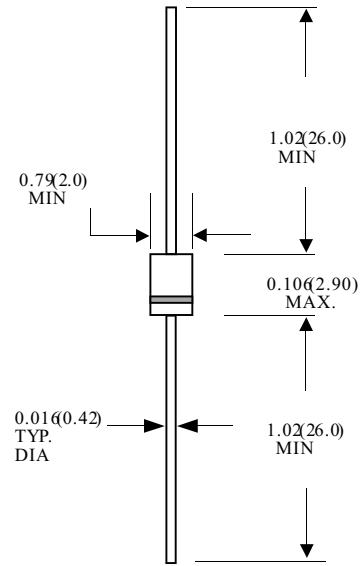

PACKAGE OUTLINE

AXIAL

PACKAGE OUTLINE

AXIAL

DO-35(GLASS)

Dimensions in inches and (millimeters)

DO-34(GLASS)

Dimensions in inches and (millimeters)

R-1

Dimensions in inches and (millimeters)

R-3

Dimensions in inches and (millimeters)

PACKAGE OUTLINE

AXIAL